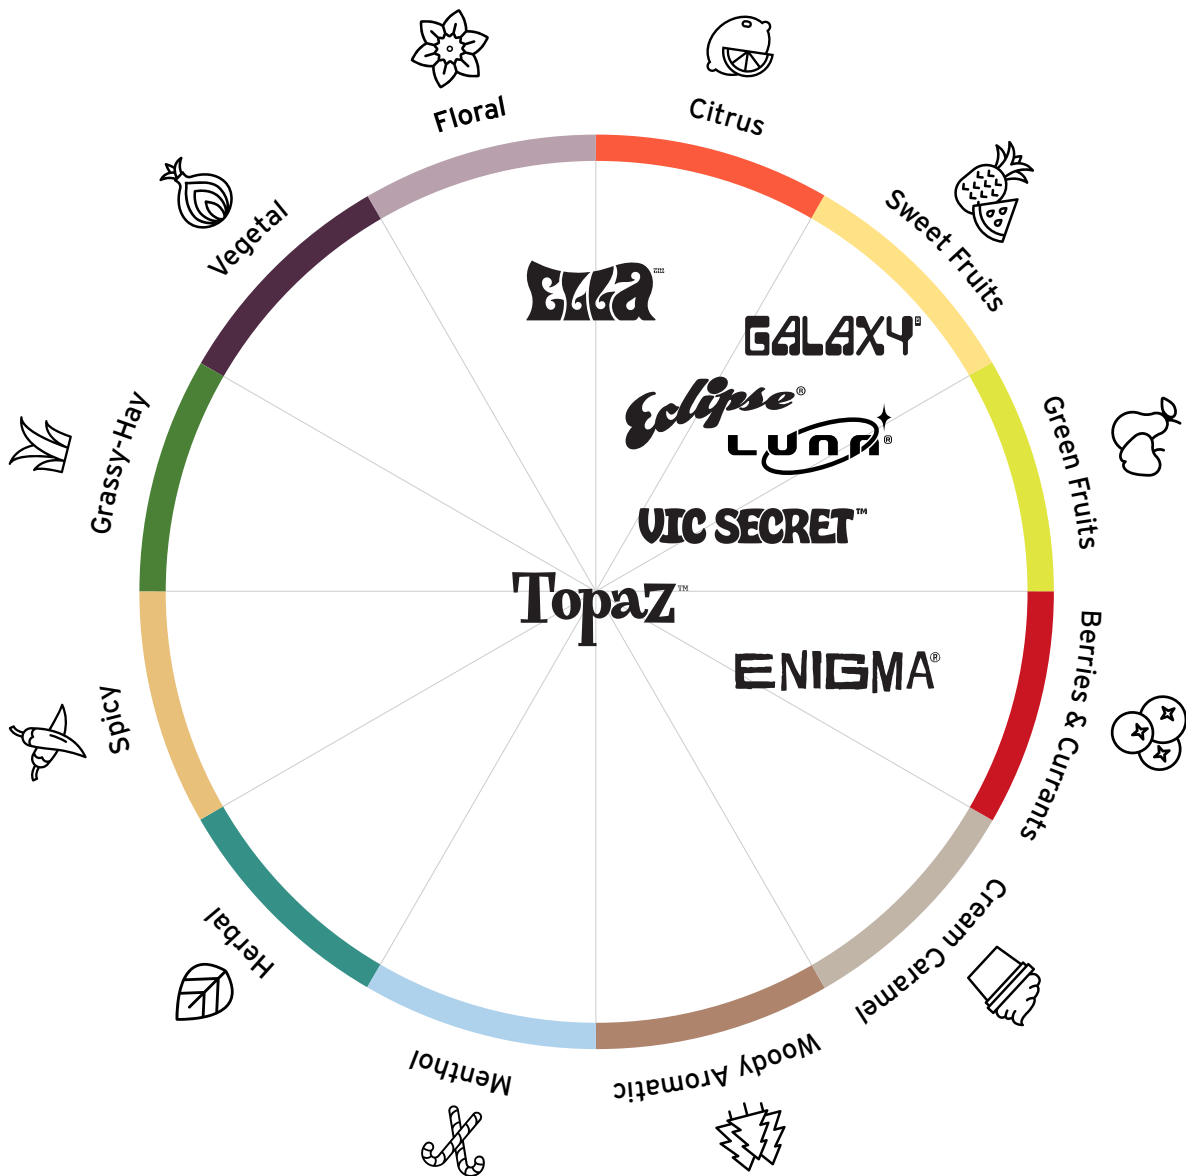

HOP NAVIGATOR

Our Hop Flavour Navigator is a useful tool for brewers who are considering our Aussie hops for the first time, or thinking about getting creative with an old favourite.

It's a framework for which flavours will manifest in beer based on how and when our hops are commonly used during our brewing trials and in our customers' beer.

© The Hop Flavour Spectrum is owned by Hop Products Australia. It may not be used or reproduced without full and legible branding.

Eclipse®

Vegetal

Citrus

Sweet Fruits

Green Fruits

Berries & Currants

Cream Caramel

GALAXY®

LUNA®

Topaz™

VIC SECRET™